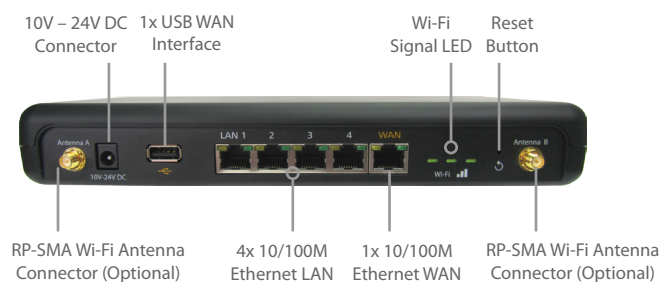

Fast and Secure VPN Connectivity from Any Device.

The Surf SOHO features a built-in PPTP VPN server that allows up to three simultaneous VPN connections to keep documents, financial data, and other sensitive information safe. Windows, OSX, Linux, iOS, and Android are all supported, so you can connect securely from any device, including your smartphone and tablet.

PepVPN. Next-Generation VPN.

In addition to standard PPTP VPN, the Surf SOHO offers PepVPN, an exclusive Peplink secure tunneling technology that fully supports dynamic IP environments and NAT. Plus, it's 100% compatible with SpeedFusion and other Peplink technologies, ensuring fast and flawless connections to all your Peplink/Pepwave equipment.

Specifications

Surf SOHO	
WAN Interface	1x 100/1000M Ethernet Port 1x USB Interface
LAN Interface	4x 100/1000M Ethernet Ports 802.11b/g/n or 802.11a/n 300 Mbps Wi-Fi Access Point
Wi-Fi AP Operating Frequency	2412 – 2472 MHz or 5180 – 5825 MHz
Wi-Fi Antenna	Integrated 1dBi Omni Wi-Fi Antenna (Switchable to RP-SMA Connector for External Wi-Fi Antenna)
Number of PPTP VPN Users	3
Number of PepVPN Peers	2
Power Input	Device: 10V – 24V DC AC Adapter: AC Input 100V – 240V, DC Output 12V
Power Consumption	13W (max.)
Dimension	4.6 x 9.5 x 1.5 inches 117 x 240 x 38 mm
Weight	0.79 pound 358 grams
Operating Temperature	-14° – 149°F -10° – 65°C
Humidity	15% – 95% (non-condensing)
Certifications	FCC, CE, RoHS
Warranty	1-Year Limited Warranty