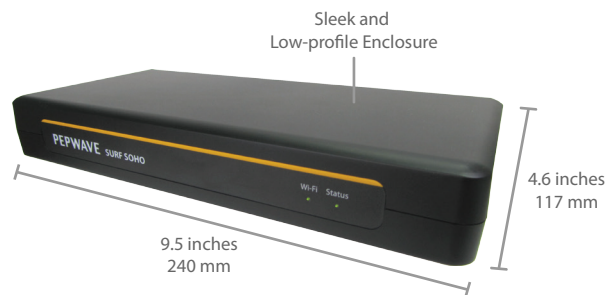

PepVPN. Next-Generation VPN.

In addition to standard PPTP VPN, the Surf SOHO offers PepVPN, an exclusive Peplink secure tunneling technology that fully supports dynamic IP environments and NAT. Plus, it's 100% compatible with SpeedFusion and other Peplink technologies, ensuring fast and flawless connections to all your Peplink/Pepwave equipment.

Specifications

Surf SOHO	
WAN Interface	1x 100/1000M Ethernet Port 1x USB Interface
LAN Interface	4x 100/1000M Ethernet Ports 802.11b/g/n or 802.11a/n 300 Mbps Wi-Fi Access Point
Wi-Fi AP Operating Frequency	2412 – 2472 MHz or 5180 – 5825 MHz
Wi-Fi Antenna	Integrated 1dBi Omni Wi-Fi Antenna (Switchable to RP-SMA Connector for External Wi-Fi Antenna)
Number of PPTP VPN Users	3
Number of PepVPN Peers	2
Power Input	Device: 10V – 24V DC AC Adapter: AC Input 100V – 240V, DC Output 12V
Power Consumption	13W (max.)
Dimension	4.6 x 9.5 x 1.5 inches 117 x 240 x 38 mm
Weight	0.79 pound 358 grams
Operating Temperature	-14° – 149°F -10° – 65°C
Humidity	15% – 95% (non-condensing)
Certifications	FCC, CE, RoHS
Warranty	1-Year Limited Warranty