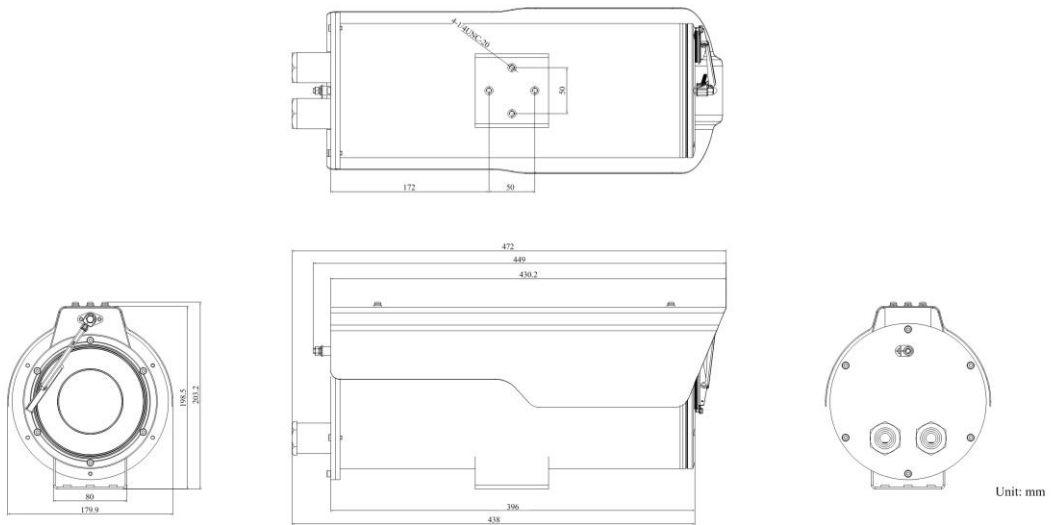

- **Accessory**
- **Optional**

DS-1701ZJ-AC1(O S) Wall mount	DS-1284ZJ-M-AC 3(OS) Junction box